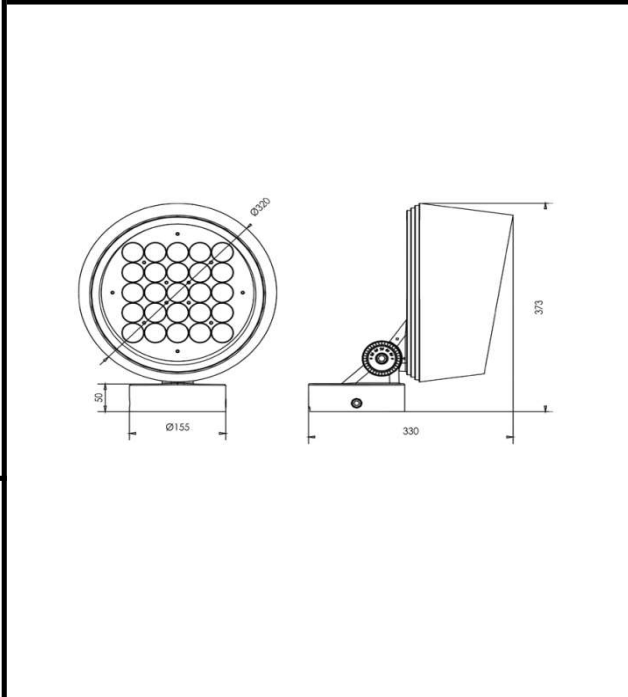

Dimension diagram

Remarks:-

Address: Plot #7 Saroorpur-Nangla Industrial Area,Ballabgarh-Sohna Road,Faridabad-121005
Email: info@sovitron.com